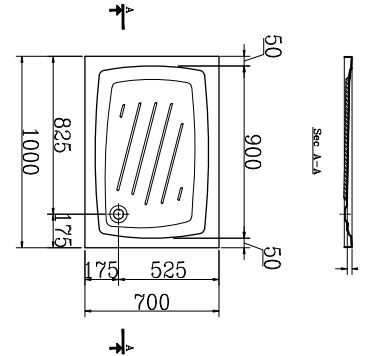

GA706 170x70x4.7
4 صرف ٤, V X V٠ X IV٠

GA705 150x70x4.7
4 صرف ٤, V X V٠ X IV٠

GA704 120x80x4.7
4 صرف ٤, V X A٠ X IV٠

GA703 120x70x4.7
4 صرف ٤, V X V٠ X IV٠

GA702 100x70x4.7
4 صرف ٤, V X V٠ X I٠٠

GA701 90x90x4.7
4 صرف ٤, V X ٩٠ X ٩٠