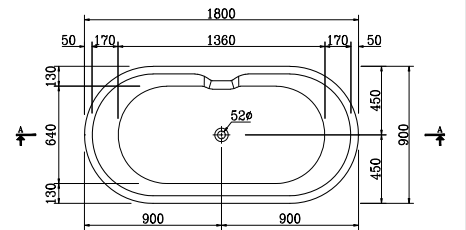

It's available in 180 X 90 cm

TRANSAT

The new bathtub Transat is designed with elegant curves to give you sort of relaxation.

It is available in 150 X 100 cm.

PLAYA

Relaxation and functionality are the main items that Ideal Standard insists to combine in its bathtubs for Customer's satisfaction.

It's available in 8 dimensions:

70 x 70 cm - 80 x 80 cm - 90 X 90 cm

100 x 70 cm - 120 x 70 cm - 120 x 80 cm

150 x 70 cm and 170 x 70 cm.

Dahlia داليا

GA723 180x90 right

جانب يمين ٩٠ X ١٨٠

GA733 180x90 right panel

GA834 170x80 left
 ٨٠ X ١٧٠ شمال

Left

Right

Media Plus (NEW) ميديا بلس
GA730 180x90 w.panel one piece
 ٩٠ X ١٨٠ بالجانب قطعه واحده

GA731 190x100 w.panel one piece
 ١٠٠ X ١٩٠ بالجانب قطعه واحده

GA453 175x80 w.panel one piece
 ٨٠ X ١٧٥ بالجانب قطعه واحده