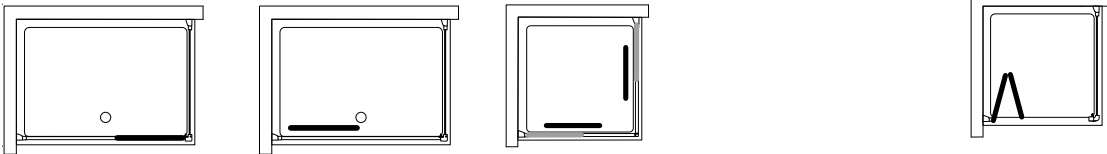

A SHOWER TO SUIT YOUR EVERY NEED

With a choice of shapes, sizes and door styles there's an Ideal Standard enclosure to fit your lifestyle.

From sliding doors to pivots, quadrants to pentagons, alcoves, there's something for everyone. Use the guide below to firstly choose the installation type you need and then the shape and door opening style.

Corner Installations - for the corner of the room

Sliding door opening

Sliding door with side panel

Sliding doors glide smoothly out of the way offering maximum access where there is limited space to open a door.