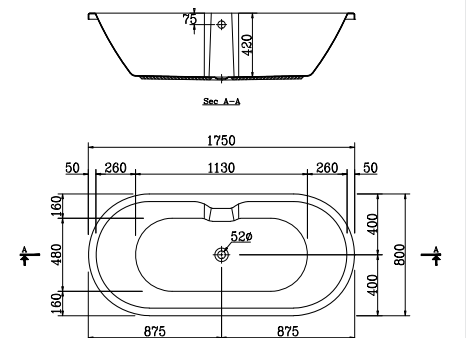

It's available in 180 X 90 cm

TRANSAT

The new bathtub Transat is designed with elegant curves to give you sort of relaxation.

It is available in 150 X 100 cm.

PLAYA

Relaxation and functionality are the main items that Ideal Standard insists to combine in its bathtubs for Customer's satisfaction.

It's available in 8 dimensions:

70 x 70 cm - 80 x 80 cm - 90 X 90 cm

100 x 70 cm - 120 x 70 cm - 120 x 80 cm

150 x 70 cm and 170 x 70 cm.

Dahlia داليا

GA723 180x90 right

جانب يمين ٩٠ X ١٨٠

GA733 180x90 right panel

جانب يمين ٩٠ X ١٨٠

GA724 180x90 left

شمال ٩٠ X ١٨٠

GA734 180x90 left panel

جانب داليا ٩٠ X ١٨٠ شمال

Transat ترنسات

GA725 150x100 right

جانب يمين ١٠٠ X ١٥٠

GA834 170x80 left
 ٨٠ X ١٧٠ شمال

Left

Right

Media Plus (NEW) ميديا بلس
GA730 180x90 w.panel one piece
 ٩٠ X ١٨٠ بالجانب قطعه واحده

GA731 190x100 w.panel one piece
 ١٠٠ X ١٩٠ بالجانب قطعه واحده

GA453 175x80 w.panel one piece
 ٨٠ X ١٧٥ بالجانب قطعه واحده