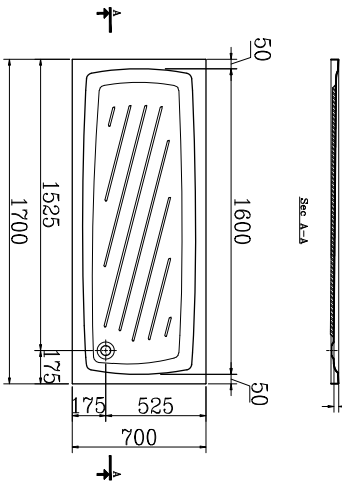

New Ultratray قدم نيو الترا

GA704 120x80x4.7
4 صرف ٤, V X A٠ X IV٠

GA703 120x70x4.7
4 صرف ٤, V X V٠ X IV٠