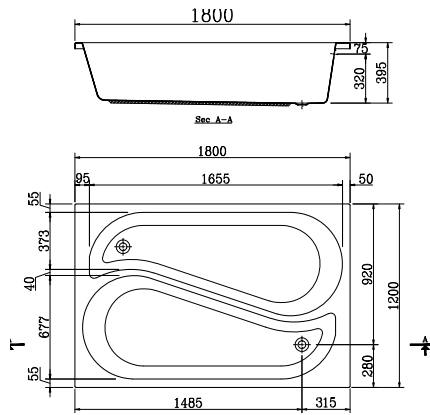

Step ستیب
GA721 150x70 w.seat
٧٠ x ١٥٠ بکرسى