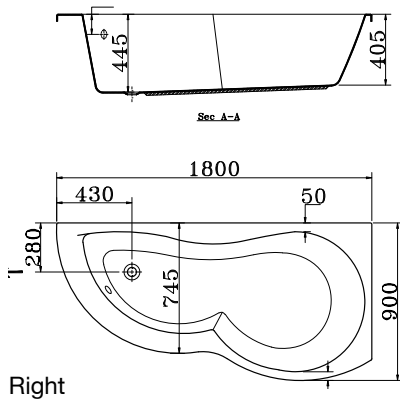

WASHPOINT

Simplicity in design is the contemporary shape that will transform your space into a functional retreat.

Washpoint is available in 170 X 75 cm

ROUND SHOWER TRAY

Round Shower tray, offered by Ideal Standard, are available in 90 X 90 cm with seat. The anti-slippery surfaces guarantee safety and elegance to your bathroom.

S

SEAT SHOWER TRAY

Step is a new design from Shower trays, offered by Ideal Standard, are available in 120X80 cm and both are with seat. It's an anti-slippery surfaces guarantee safety.

ULTRATRAY

The new ultra flat trays, perfect for any bathroom. The smooth showering area will merge into the tiled floor, giving the ambience of a modern wet room.

It's available in 8 dimensions:

70 x 70 cm - 80 x 80 cm - 90 X 90 cm

100 x 70 cm - 120 x 70 cm - 120 x 80 cm

150 x 70 cm and 170 x 70 cm.

Dahlia داليا

GA723 180x90 right

جانب يمين ٩٠ X ١٨٠

GA733 180x90 right panel

جانب يمين ٩٠ X ١٨٠

GA724 180x90 left

شمال ٩٠ X ١٨٠

GA734 180x90 left panel

جانب داليا ٩٠ X ١٨٠ شمال

Transat ترنسات

GA725 150x100 right

جانب يمين ١٠٠ X ١٥٠