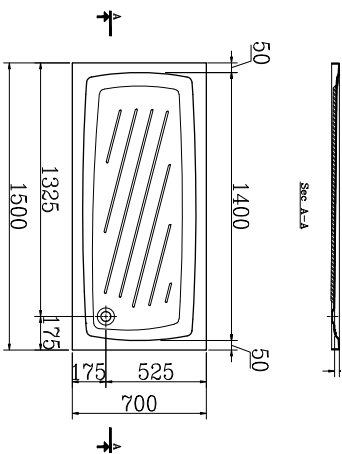

New Ultratray قدم نيو الترا

GA704 120x80x4.7
4 صرف ٤, V X A٠ X IV٠

GA703 120x70x4.7
4 صرف ٤, V X V٠ X IV٠