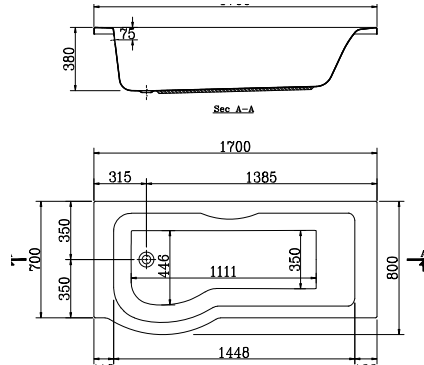

GA829 160x90 left
٩٠ X ١٦٠ شمال

GA834 170x80 left
٨٠ X ١٧٠ شمال

Left

GA731 190x100 w.panel one piece
١٠٠ X ١٩٠ بالجانب قطعه واحده

GA453 175x80 w.panel one piece
٨٠ X ١٧٥ بالجانب قطعه واحده