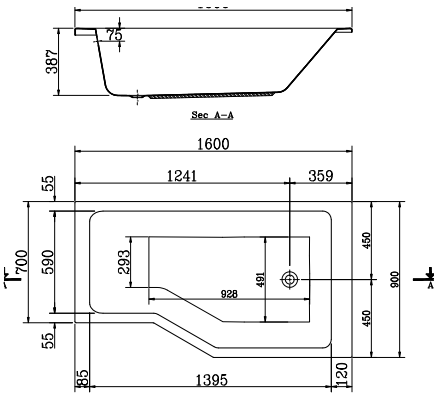

GA829 160x90 left
٩٠ X ١٦٠ شمال

Right

GA834 170x80 left
٨٠ X ١٧٠ شمال

GA731 190x100 w.panel one piece
١٠٠ X ١٩٠ بالجانب قطعه واحده

GA453 175x80 w.panel one piece
٨٠ X ١٧٥ بالجانب قطعه واحده