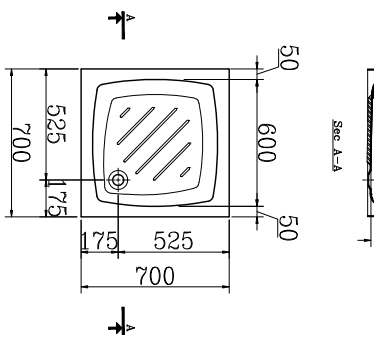

New Ultratray قدم نيو الترا

GA700 80x80x4.7

4 صرفا ٤,٧ X ٨٠ X ٨٠

GA699 70x70x4.7

4 صرفا ٤,٧ X ٧٠ X ٧٠