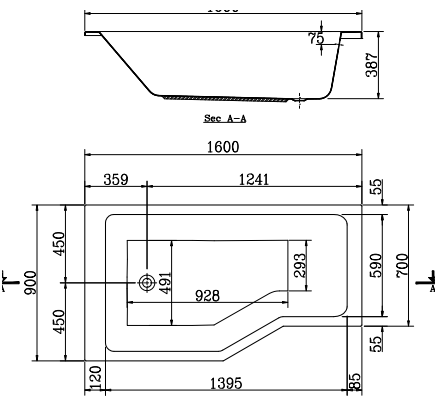

GA829 160x90 left
٩٠ X ١٦٠ شمال

Left

GA834 170x80 left
٨٠ X ١٧٠ شمال

GA731 190x100 w.panel one piece
١٠٠ X ١٩٠ بالجانب قطعه واحده

GA453 175x80 w.panel one piece
٨٠ X ١٧٥ بالجانب قطعه واحده