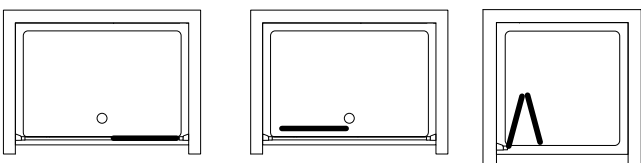

Alcove Installations - for between two walls

Sliding door

Sliding doors are a practical solution for alcoves, especially larger spaces, the smooth running wheels glide the door easily out of the way for easy access.

Infold

The infold door is a great option for bathrooms with limited room for a shower. It folds inwards to save space and the bifold also opens outwards.