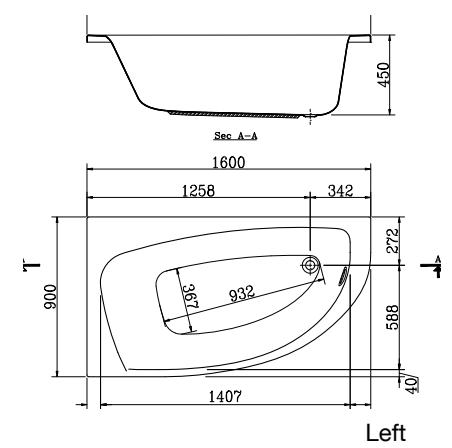

GA723 180x90 right

جانب يمين ٩٠ X ١٨٠

GA733 180x90 right panel

جانب يمين ٩٠ X ١٨٠

GA724 180x90 left

شمال ٩٠ X ١٨٠

GA734 180x90 left panel

جانب داليا ٩٠ X ١٨٠ شمال

GA725 150x100 right

جانب يمين ١٠٠ X ١٥٠

GA735 150x100 right panel

جانب يمين ١٠٠ X ١٥٠

GA726 150x100 left

شمال ١٠٠ X ١٥٠

GA736 150x100 left panel

جانب داليا ١٠٠ X ١٥٠ شمال

GA830 160x90 right

جانب يمين ٩٠ X ١٦٠

GA831 160x90 left

شمال ٩٠ X ١٦٠