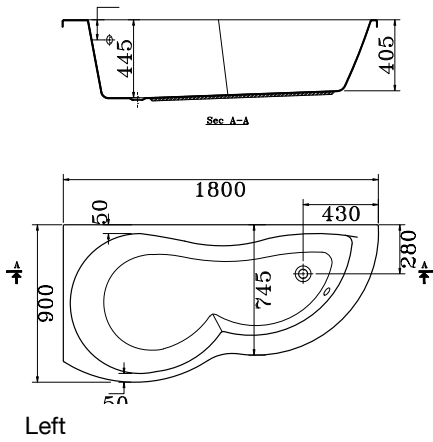

WASHPOINT

Simplicity in design is the contemporary shape that will transform your space into a functional retreat.

Washpoint is available in 170 X 75 cm

ROUND SHOWER TRAY

Round Shower tray, offered by Ideal Standard, are available in 90 X 90 cm with seat. The anti-slippery surfaces guarantee safety and elegance to your bathroom.

S

SEAT SHOWER TRAY

Step is a new design from Shower trays, offered by Ideal Standard, are available in 120X80 cm and both are with seat. It's an anti-slippery surfaces guarantee safety.

ULTRATRAY

The new ultra flat trays, perfect for any bathroom. The smooth showering area will merge into the tiled floor, giving the ambience of a modern wet room.

It's available in 8 dimensions:

70 x 70 cm - 80 x 80 cm - 90 X 90 cm

100 x 70 cm - 120 x 70 cm - 120 x 80 cm

150 x 70 cm and 170 x 70 cm.

Dahlia داليا

GA723 180x90 right

جانب يمين ٩٠ X ١٨٠

GA733 180x90 right panel

جانب يمين ٩٠ X ١٨٠

GA724 180x90 left

شمال ٩٠ X ١٨٠

GA734 180x90 left panel

جانب داليا ٩٠ X ١٨٠ شمال

Transat ترنسات

GA725 150x100 right

جانب يمين ١٠٠ X ١٥٠