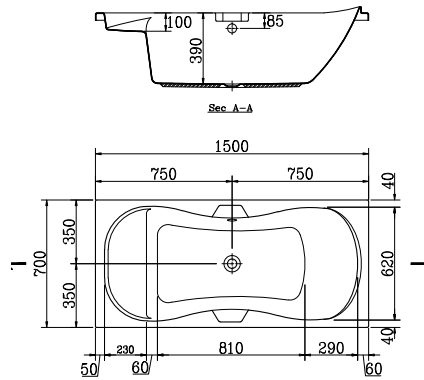

Bahama باهاما
GA833 170x70
٧٠ x ١٧٠